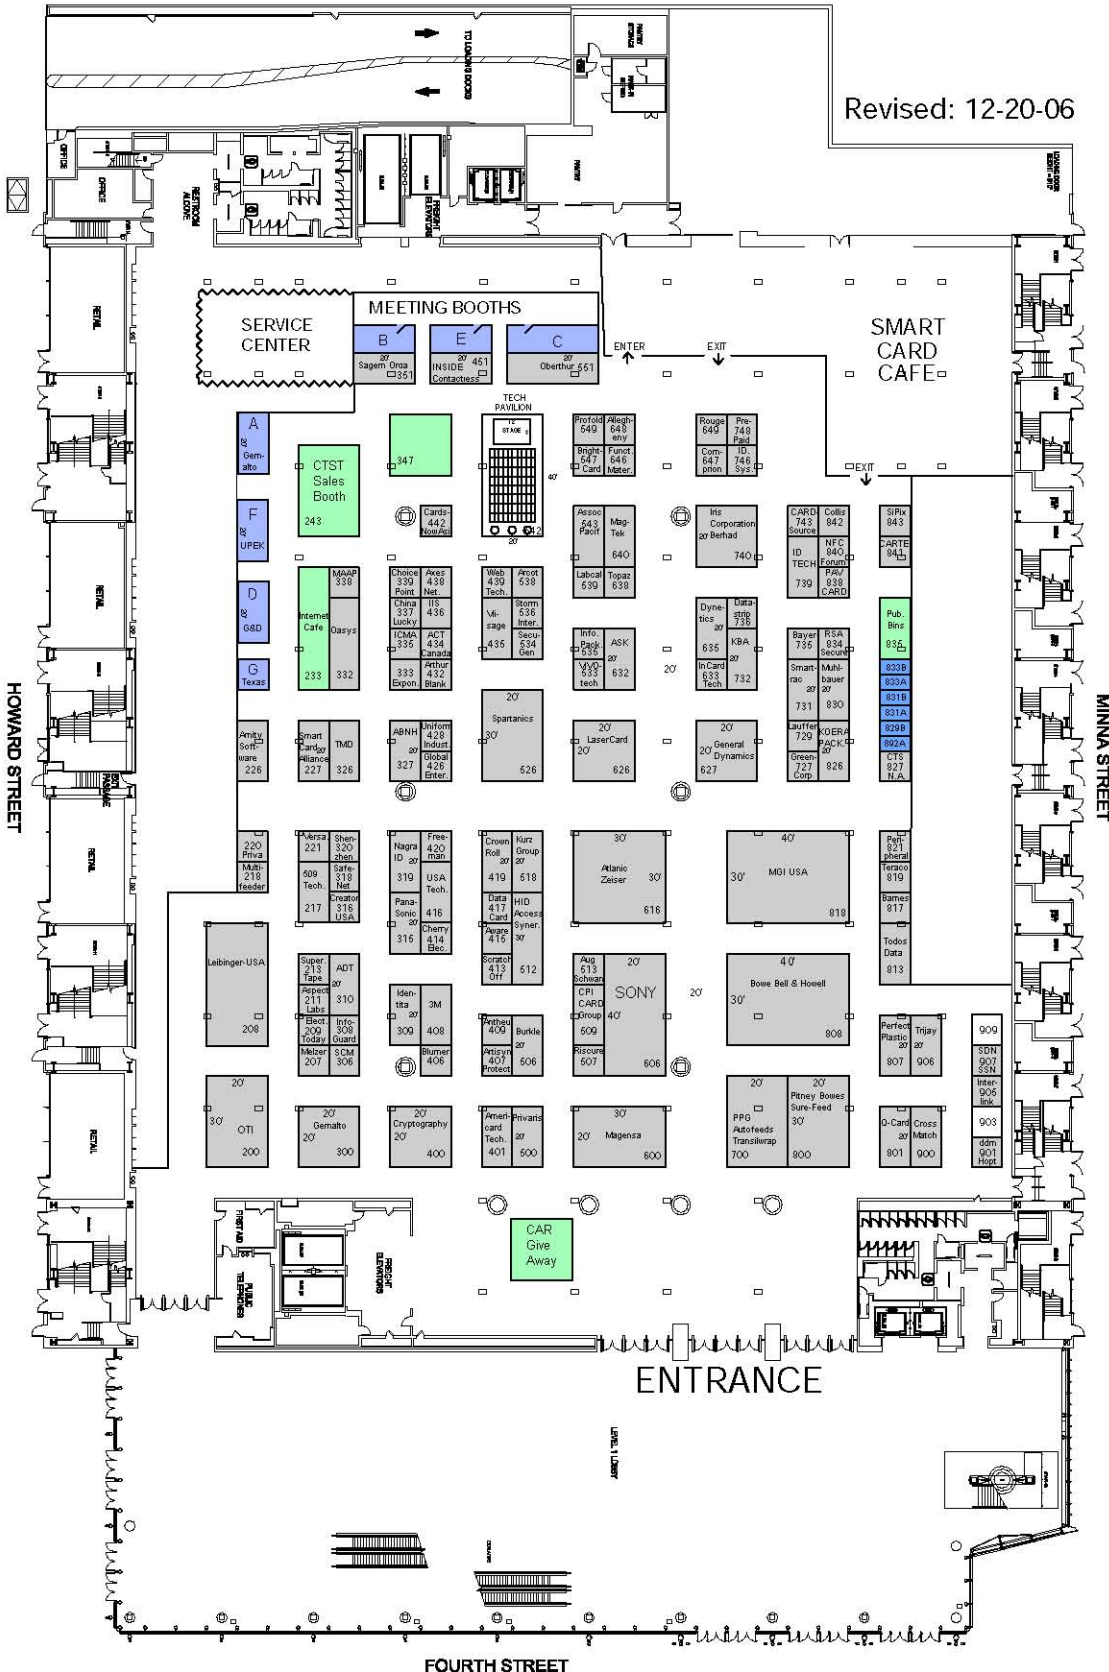

CTST MAY 15 - 17, 2007 MOSCONE WEST, Level 1 San Francisco, Ca

FIFTH STREET

Revised: 12-20-06

Inventory as of 12/20/2006

Dimension	Size	Qty	SqFt	Rented	Available
10x10	100	171	17,100	0	171
10x20	200	30	6,000	0	30
10x30	300	1	300	0	1
20x20	400	6	2,400	0	6
20x30	600	5	3,000	0	5
30x30	900	1	900	0	1
30x40	1,200	2	2,400	0	2
Custom	0	1	0	0	1
Totals:		217	32,100	0	217